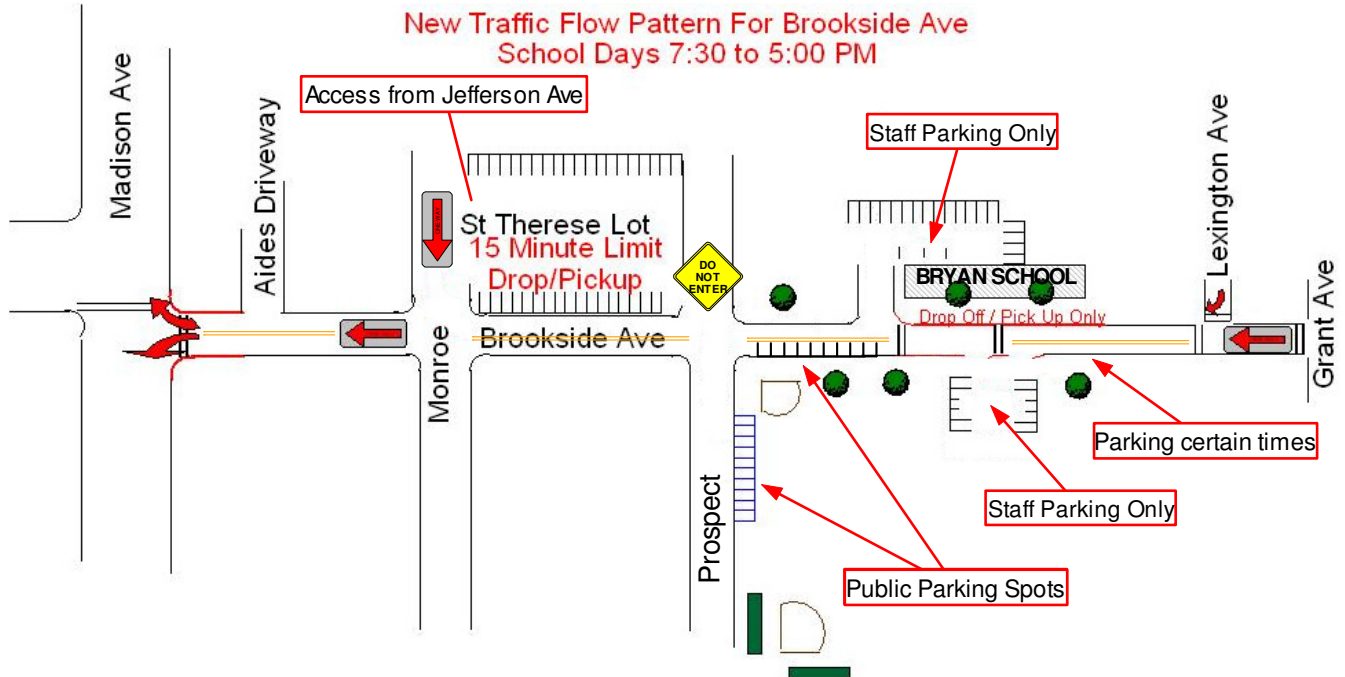

CRESSKILL POLICE DEPARTMENT

TRAFFIC BUREAU

67 UNION AVE. CRESSKILL, N.J. 07626 (TEL: 201-568-1400 FAX: 201-568-4862)

**NO PARKING DIRECTLY IN FRONT OF THE SCHOOL, DROP OFF/PICK UP & GO!!!
DO NOT LEAVE CAR UNATTENDED!**

SCHOOL SIDE:

Morning Drop Off:

Pull up, drop off & go.

Afternoon Pick Up:

Pull up and stay with vehicle, pick up & go

All other times:

No Parking